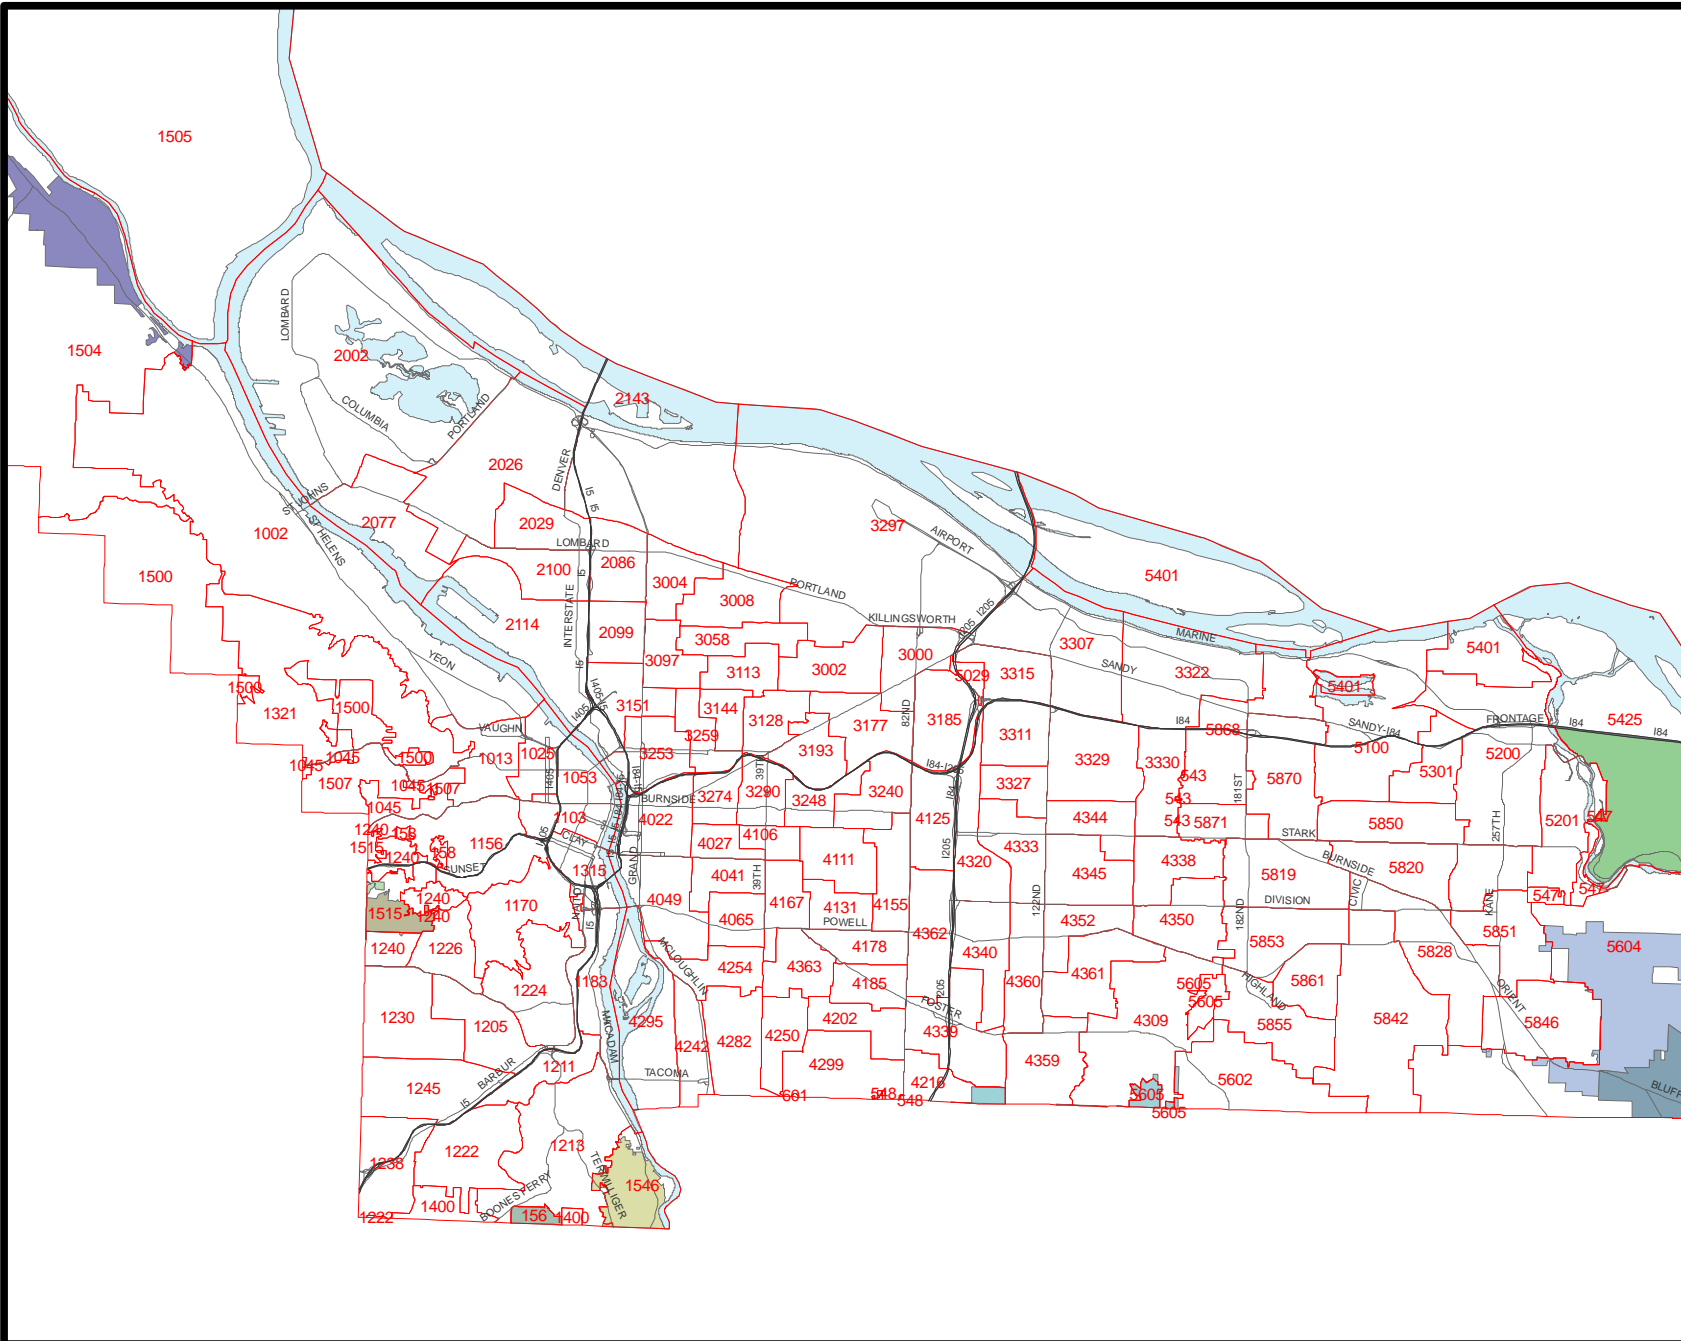

# Water Districts in Multnomah County

## Legend

- Freeways
- Major Arterials
- Precincts
- Water

## Water Districts

- Alto Park Water Dist.
- Burlington Water Dist.
- Corbett Water Dist.
- Lusted Water Dist.
- Palatine Hills Water Dist. #26
- Pleasant Home Water Dist. #27
- Sunrise Water Authority
- Valley View Water Dist.
- West Slope Water Dist.

This map is provided for informational purposes only. Information used to develop this map has been obtained from many sources and is not guaranteed to be accurate. Multnomah County assumes no responsibility for the accuracy of information appearing on this map.